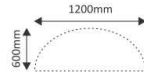

Phone : +91-124-4031777 / +91- 8527432220 / 8527432221

E Mail- marketing@magnum-sadoshima.com

Website : www.otsu.in

Tables

DK-NKA1265HFR

Half round table
Dimension : 1200mm X 600mm
Standard Height : 523mm (upto 750mm)
Thickness of Top board : 19mm
 (including 1mm laminated sheet)

Soft round edge
for safety

DK-NKA1265TRP

Trapezium shaped table
dimension : 1200mm X 600mm
Standard Height : 523mm (upto 750mm)
Thickness of Top board : 19mm
 (including 1mm laminated sheet)

Powder coating done
on the legs using
advanced technologies.

Top Colour Options

Red

Blue

Yellow

DK-NKA1265RCT

Rectangular table
Dimension : 1200mm X 600mm
Standard Height : 523mm (upto 750mm)
Thickness of Top board : 19mm
 (including 1mm laminated sheet)

Various combination of tables

Chairs

CH-SSA34TS1

Chair Model : SSA34TS1
Size (mm): W420XD370XH630
Seat Height : 340 mm

Colour Option :

Red Yellow Grey

Curve on back &
seat for extra
comfort &
good posture

CH-NKC30PPI

**Plastic back and seat
with steel tube frame**
Size (mm): D390 X W360 X H640
Seat Height : 300mm