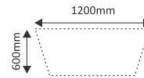

Phone : +91-124-4031777 / +91- 8527432220 / 8527432221

E Mail- marketing@magnum-sadoshima.com

Website : www.otsu.in

Tables

DK-NKA1265HFR

Half round table
Dimension : 1200mm X 600mm
Standard Height : 523mm (upto 750mm)
Thickness of Top board : 19mm
 (including 1mm laminated sheet)

Soft round edge
for safety

DK-NKA1265TRP

Trapezium shaped table
dimension : 1200mm X 600mm
Standard Height : 523mm (upto 750mm)
Thickness of Top board : 19mm
 (including 1mm laminated sheet)

Powder coating done
on the legs using
advanced technologies.

Top Colour Options

Red

Blue

Yellow

DK-NKA1265RCT

Rectangular table
Dimension : 1200mm X 600mm
Standard Height : 523mm (upto 750mm)
Thickness of Top board : 19mm
 (including 1mm laminated sheet)

Various combination of tables

Chairs

CH-SSA34TS1

Chair Model : SSA34TS1
Size (mm): W420XD370XH630
Seat Height : 340 mm

Colour Option :

Red Yellow Grey

Curve on back &
seat for extra
comfort &
good posture

CH-NKC30PPI

**Plastic back and seat
with steel tube frame**
Size (mm): D390 X W360 X H640
Seat Height : 300mm