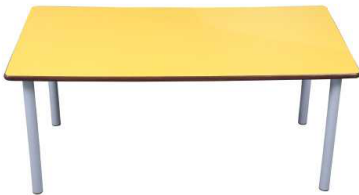

Soft round edge
for safety

DK-NKA1265TRP

Trapezium shaped table
dimension : 1200mm X 600mm
Standard Height : 523mm (upto 750mm)
Thickness of Top board : 19mm
 (including 1mm laminated sheet)

Powder coating done
on the legs using
advanced technologies.

Top Colour Options

Red

Blue

Yellow

DK-NKA1265RCT

Rectangular table
Dimension : 1200mm X 600mm
Standard Height : 523mm (upto 750mm)
Thickness of Top board : 19mm
 (including 1mm laminated sheet)

Various combination of tables

Chairs

CH-SSA34TS1

Chair Model : SSA34TS1
Size (mm): W420XD370XH630
Seat Height : 340 mm

Colour Option :

Red Yellow Grey

Curve on back &
seat for extra
comfort &
good posture

CH-NKC30PPI

**Plastic back and seat
with steel tube frame**
Size (mm): D390 X W360 X H640
Seat Height : 300mm

Plastic Colour Option :

Red Grey

Frame Colour Option :

Blue Red

Yellow

PVC material
has been used for foot
cap to prevent scratches
on the floor

Imported rivets
used to join
seat & Back with frame

CH-NKB30RBW