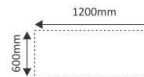

Phone : +91-124-4031777 / +91- 8527432220 / 8527432221

E Mail- marketing@magnum-sadoshima.com

Website : www.otsu.in

Tables

DK-NKA1265HFR

Half round table
Dimension : 1200mm X 600mm
Standard Height : 523mm (upto 750mm)
Thickness of Top board : 19mm
 (including 1mm laminated sheet)

Soft round edge
for safety

DK-NKA1265TRP

Trapezium shaped table
dimension : 1200mm X 600mm
Standard Height : 523mm (upto 750mm)
Thickness of Top board : 19mm
 (including 1mm laminated sheet)

Powder coating done
on the legs using
advanced technologies.

Top Colour Options

Red

Blue

Yellow

DK-NKA1265RCT

Rectangular table
Dimension : 1200mm X 600mm
Standard Height : 523mm (upto 750mm)
Thickness of Top board : 19mm
 (including 1mm laminated sheet)

Various combination of tables

Chairs

CH-SSA34TS1

Chair Model : SSA34TS1
Size (mm): W420XD370XH630
Seat Height : 340 mm

Colour Option :

Red Yellow Grey

Curve on back &
seat for extra
comfort &
good posture

CH-NKC30PPI

**Plastic back and seat
with steel tube frame**
Size (mm): D390 X W360 X H640
Seat Height : 300mm