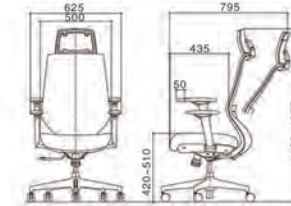

座面高度调节

Seat height adjustment

座面高度可进行一触式调节，简单调整到自己喜欢的位置，从而随时保持自然的工作姿势。
(调节幅度：90 mm)

The height of seat can be adjusted with one touch. Simply adjust to the position you like so as to keep the natural working posture at any time.
(Range: 90 mm)

座面进深调节

Depth adjustment of seat

通过调节座面进深来满足不同类型人群的办公习惯。
(调节幅度：40 mm)

Meet office habits of people with different shapes by adjusting the width of the seat.
(Range: 40 mm)

扶手调节

2D armrest

可以根据桌面的高度以及使用者的体型、工作姿势，将扶手上、下、前、后调节至舒适的高度。
(上下调节幅度：80mm；前后调节幅度：50mm)

Adjust the armrests up and down and front and back based on the height of tables as well as the shape and work posture of users.
(Height: 80mm; Front-to-Back: 50mm)

产品种类 VARIETY

标准版
Standard type

经济版
(无体重感知功能)
Economic type
(No Auto recline mechanism)

高脚椅
High-seat chair

尺寸图 DIEMENSIONS

All diemensions is mm (单位为 mm)

标准版
Standard type

经济版
Economic type

高脚椅
High chair

座面配色 SEAT CUSHION OPTIONS

靠背配色 BACKREST