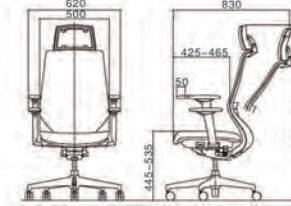

座面高度调节

Seat height adjustment

座面高度可进行一触式调节，简单调整到自己喜欢的位置，从而随时保持自然的工作姿势。
(调节幅度：90 mm)

The height of seat can be adjusted with one touch. Simply adjust to the position you like so as to keep the natural working posture at any time.
(Range: 90 mm)

座面进深调节

Depth adjustment of seat

通过调节座面进深来满足不同类型人群的办公习惯。
(调节幅度：40 mm)

Meet office habits of people with different shapes by adjusting the width of the seat.
(Range: 40 mm)

扶手调节

2D armrest

可以根据桌面的高度以及使用者的体型、工作姿势，将扶手上、下、前、后调节至舒适的高度。
(上下调节幅度：80mm；前后调节幅度：50mm)

Adjust the armrests up and down and front and back based on the height of tables as well as the shape and work posture of users.
(Height: 80mm; Front-to-Back: 50mm)

产品种类 VARIETY

标准版
Standard type

经济版
(无体重感知功能)
Economic type
(No Auto recline mechanism)

高脚椅
High-seat chair

尺寸图 DIEMENSIONS

All diemensions is mm (单位为 mm)

标准版
Standard type

经济版
Economic type

高脚椅
High chair

座面配色 SEAT CUSHION OPTIONS

靠背配色 BACKREST