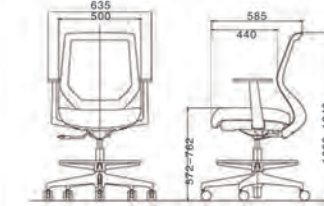

座面进深调节

Depth adjustment of seat

通过调节座面进深来满足不同类型人群的办公习惯。
(调节幅度：40 mm)

Meet office habits of people with different shapes by adjusting the width of the seat.
(Range: 40 mm)

扶手调节

2D armrest

可以根据桌面的高度以及使用者的体型、工作姿势，将扶手上、下、前、后调节至舒适的高度。
(上下调节幅度：80mm；前后调节幅度：50mm)

Adjust the armrests up and down and front and back based on the height of tables as well as the shape and work posture of users.
(Height: 80mm; Front-to-Back: 50mm)

产品种类 VARIETY

标准版
Standard type

经济版
(无体重感知功能)
Economic type
(No Auto recline mechanism)

高脚椅
High-seat chair

尺寸图 DIEMENSIONS

All diemensions is mm (单位为 mm)

标准版
Standard type

经济版
Economic type

高脚椅
High chair

座面配色 SEAT CUSHION OPTIONS

靠背配色 BACKREST