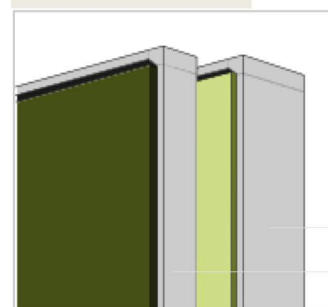

PANEL THICKNESS

80mm
*40mm

* Not suitable for cabling