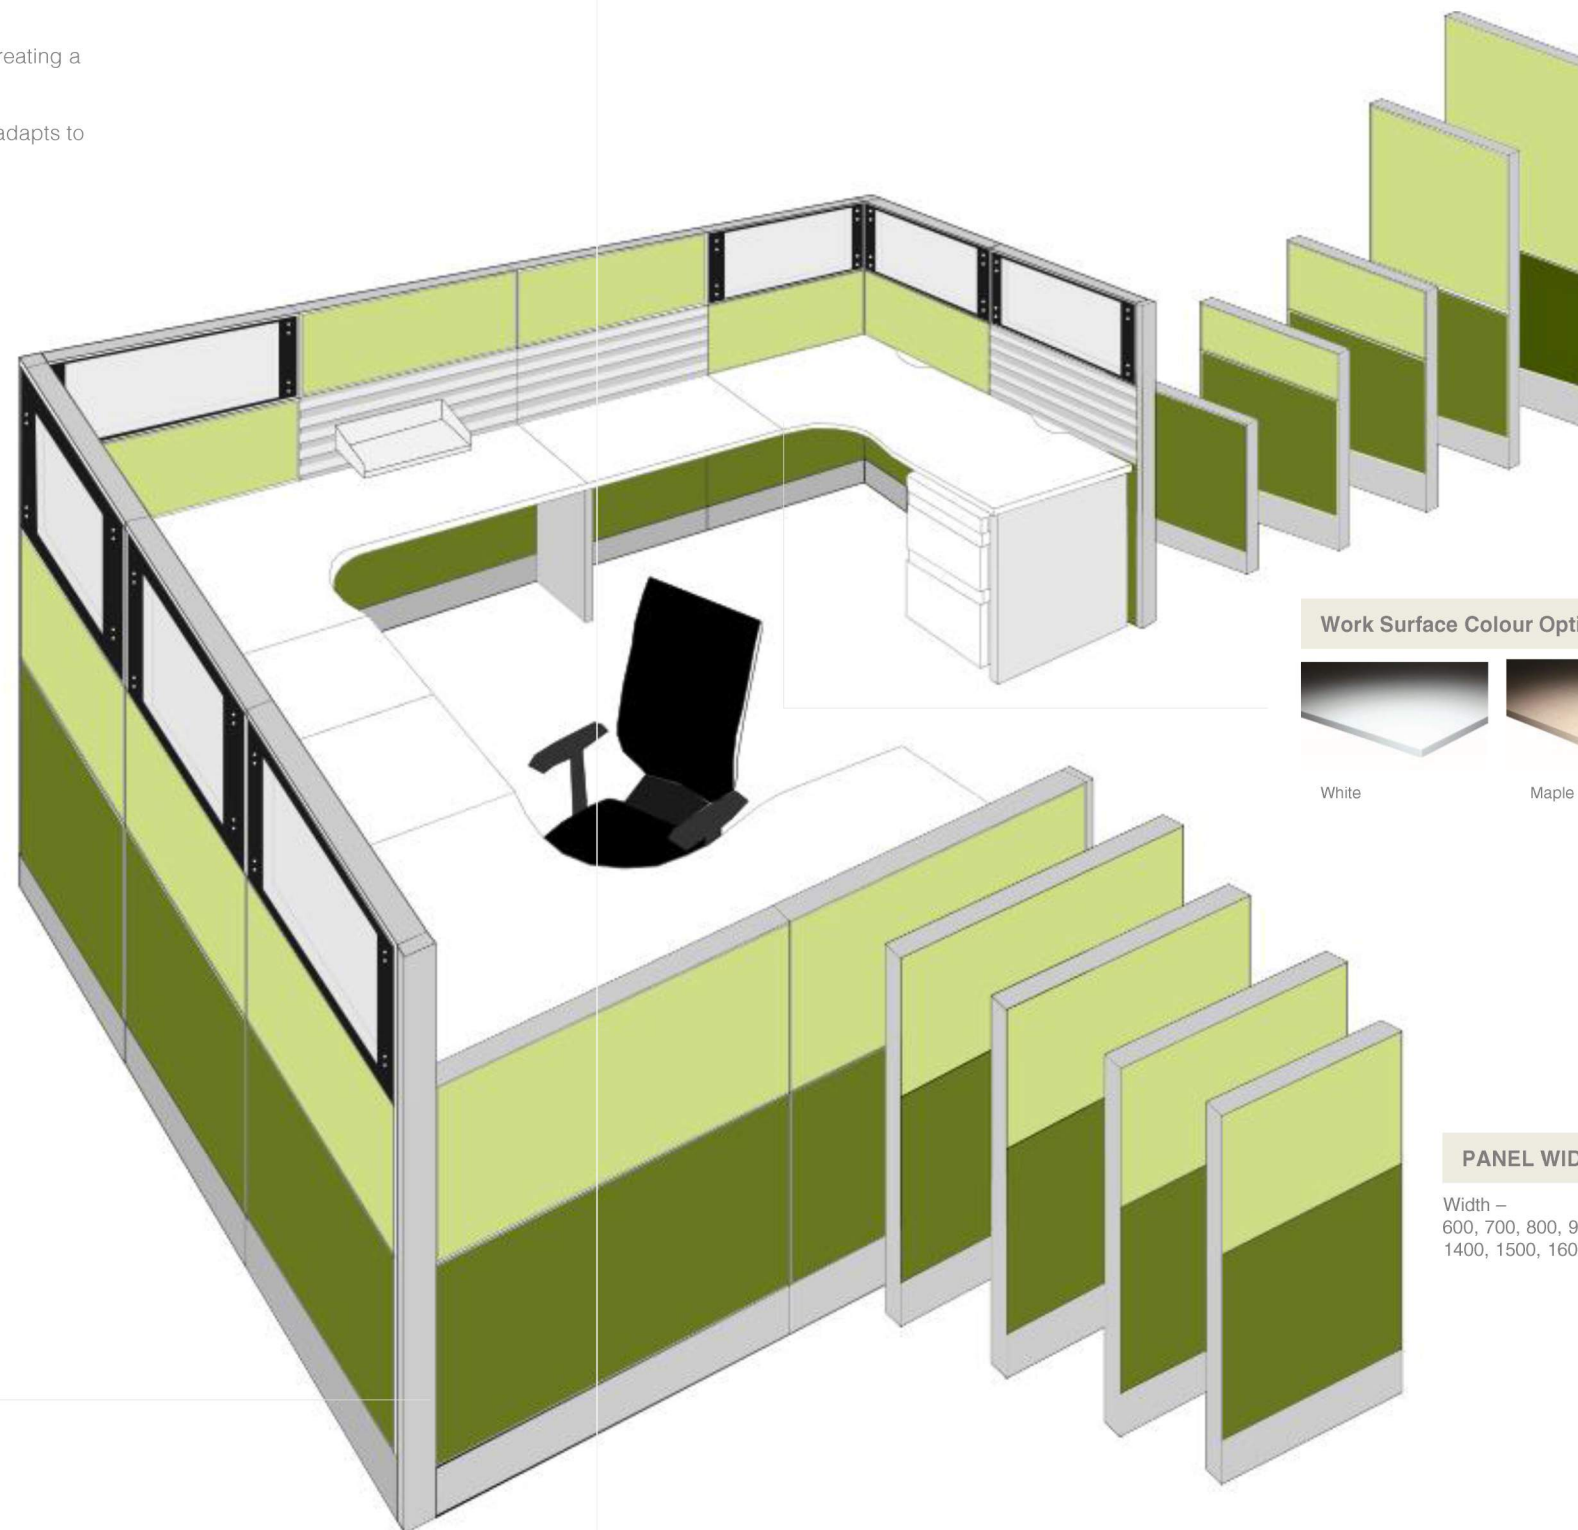

### Panel Heights.

Customization of panel heights based on workplace preferences and adaptability.

### GLASS TILES

Width – 600, 700, 800, 900, 1000, 1200, 1400, 1500, 1600mm  
 Height – 200 – 700mm

### METAL TILES

Width – 600, 700, 800, 900, 1000, 1200, 1400, 1500, 1600mm  
 Height – 200 – 700mm

### PANEL HEIGHTS

Height – 730, 1030, 1230, 1530, 1730mm