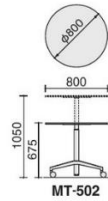

We believe by providing this integrated function, it helps to create a more productive
Environment.

Height range from 675 – 1050mm

From Seat to Stand.

VIEWRISE can be configured to suit all different usage.
It also cater for individual requirements right down to the smallest details.
With its various table sized, it fulfills all standard requirements.
As such, VIEWRISE aim to promote better work efficiency.

Flaps lever underneath the table top

Blend in to all sort of office spaces

Specifications

MT-506
Rectangular Table

MT-508
Rectangular Table

MT-507W
Oval Table

MT-501
Square Side Table
with Castors

MT-502
Round Side Table
with Castors

Dimensions

Options

Cable Cover

Table Top Colors

For more information, and comprehensive products information on the product specifications, dimensions, finishes, Please kindly contact your local distributor or any of the KOKUYO's affiliated partners.
Above specifications is correct at the time of printing, any amendments and changes will not be notify.