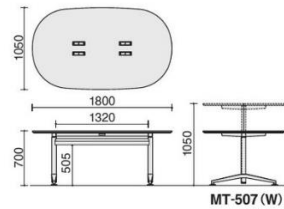

We believe by providing this integrated function, it helps to create a more productive
Environment.

Height range from 675 – 1050mm

From Seat to Stand.

VIEWRISE can be configured to suit all different usage.
It also cater for individual requirements right down to the smallest details.
With its various table sized, it fulfills all standard requirements.
As such, VIEWRISE aim to promote better work efficiency.

Flaps lever underneath the table top

Blend in to all sort of office spaces

Specifications

MT-506
Rectangular Table

MT-508
Rectangular Table

MT-507W
Oval Table

MT-501
Square Side Table
with Castors

MT-502
Round Side Table
with Castors

Dimensions

Options

Cable Cover

Table Top Colors

For more information, and comprehensive products information on the product specifications, dimensions, finishes, Please kindly contact your local distributor or any of the KOKUYO's affiliated partners.
Above specifications is correct at the time of printing, any amendments and changes will not be notify.