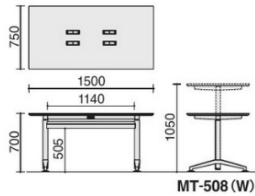

Dimensions