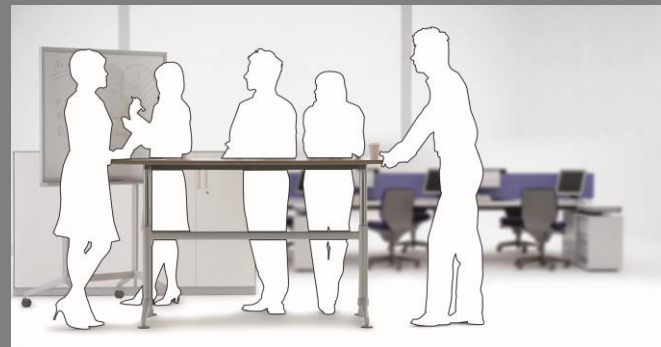

The studies shown that, by standing it helps to reduce fatigue and
Strain on our body and thus promote better movement and improve
Blood circulation.

In KOKUYO, we try to achieve what is best for the employee in the Organization.
VIEWRISE is designed to perform the flexibilities and quick alternating between
Standing and sitting. If the user choose to stand, they can easily adjust the height
Of the table via the operating lever.

We believe by providing this integrated function, it helps to create a more productive
Environment.

Height range from 675 – 1050mm

From Seat to Stand.

VIEWRISE can be configured to suit all different usage.
It also cater for individual requirements right down to the smallest details.
With its various table sized, it fulfills all standard requirements.
As such, VIEWRISE aim to promote better work efficiency.

Sitting when working

Spontaneous meetings

Meeting while standing

Optional Cable cover for
cable management

Seamless Operation.

VIEWRISE comes with single table, size table and even discussion table.
Available in rectangular, square, rounded ends and circle.
These different table design fit seamlessly into any office environment.