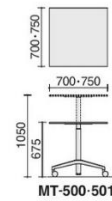

We believe by providing this integrated function, it helps to create a more productive
Environment.

Height range from 675 – 1050mm

From Seat to Stand.

VIEWRISE can be configured to suit all different usage.
It also cater for individual requirements right down to the smallest details.
With its various table sized, it fulfills all standard requirements.
As such, VIEWRISE aim to promote better work efficiency.

Flaps lever underneath the table top

Blend in to all sort of office spaces

Specifications

MT-506
Rectangular Table

MT-508
Rectangular Table

MT-507W
Oval Table

MT-501
Square Side Table
with Castors

MT-502
Round Side Table
with Castors

Dimensions

Options

Cable Cover

Table Top Colors

For more information, and comprehensive products information on the product specifications, dimensions, finishes, Please kindly contact your local distributor or any of the KOKUYO's affiliated partners.
Above specifications is correct at the time of printing, any amendments and changes will not be notify.