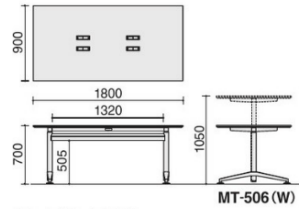

Dimensions